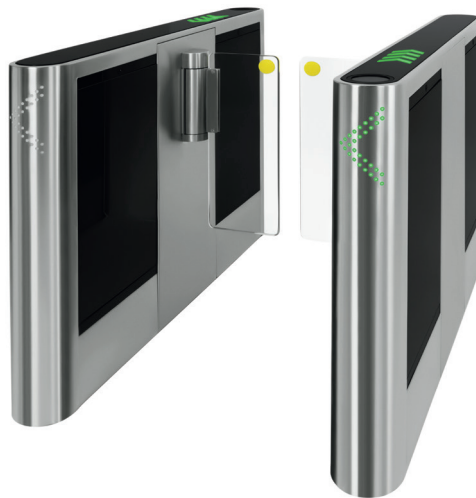

TECHNICAL FEATURES

- Cabinet in brushed stainless steel AISI 304 made of 0,079 in (2 mm) plate;
- Swing gate doors, in Polycarbonate, 0,47 in (12 mm) thick;
- Internal side doors, with key locks, to ease access for maintenance and configuration purposes;
- Dedicated microprocessor controls acceleration and deceleration of the door's movement speed, optimizing the passage flow;
- High performance silent and brushless motor;
- Encoder motor board provides precise positioning of its doors;
- Indicators for visual and audible alarm;
- Anti-fraud detection with audible alarm detects piggy-back and tailgating attempts, unauthorized access and backward movements;
- Direction control: enables two-way operation, can be configurable to work in different directions of passage;
- Anti-panic feature: in case of an emergency (no power), doors remain tensionless to grant free flow to all users
- Gate cabinet has large internal space to integrate access controller and/or other devices;
- Full range power input (90 to 240VAC);
- Consumption: 25W (standby) and 300W (operating)
- Upper pictogram with RGB LED high brightness, with individual brightness control for each color.;
- Front pictogram with bicolor LEDs, with individual brightness control for color.;
- Passage control performed by 10 infrared sensors

MODEL

Swing Gate Doors