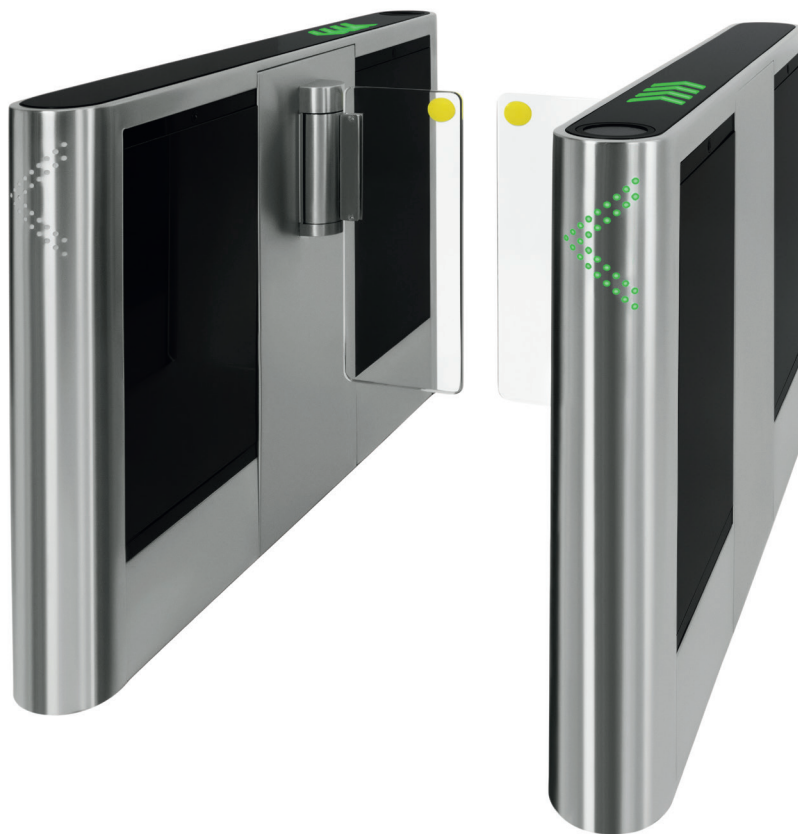

## Swing Gate Doors

The dGate is the result of the intense analysis of global architectural and design trends associated with thorough mechanical, electrical and electronic engineering. It offers sophistication and reliability, with 90 degrees swing gate doors, which offer more comfort to the user.

## TECHNICAL FEATURES

- Cabinet in brushed stainless steel AISI 304 made of 0,079 in (2 mm) plate;
- Swing gate doors, in Polycarbonate, 0,47 in (12 mm) thick;
- Internal side doors, with key locks, to ease access for maintenance and configuration purposes;
- Dedicated microprocessor controls acceleration and deceleration of the door's movement speed, optimizing the passage flow;
- High performance silent and brushless motor;
- Encoder motor board provides precise positioning of its doors;
- Indicators for visual and audible alarm;
- Anti-fraud detection with audible alarm detects piggy-back and tailgating attempts, unauthorized access and backward movements;
- Direction control: enables two-way operation, can be configurable to work in different directions of passage;
- Anti-panic feature: in case of an emergency (no power), doors remain tensionless to grant free flow to all users
- Gate cabinet has large internal space to integrate access controller and/or other devices;
- Full range power input (90 to 240VAC);
- Consumption: 25W (standby) and 300W (operating)
- Upper pictogram with RGB LED high brightness, with individual brightness control for each color.;
- Front pictogram with bicolor LEDs, with individual brightness control for color.;
- Passage control performed by 10 infrared sensors