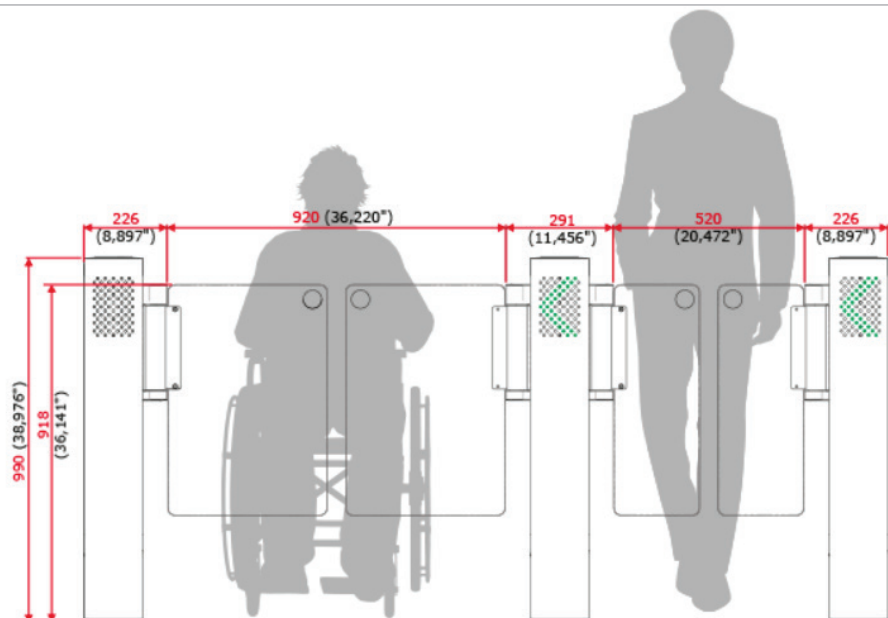

DIMENSIONS (mm)

digicon
beyond technology.

+55 51 3489 8793

www.digicon.com.br

[/digicontecnologia](https://www.facebook.com/digicontecnologia)

[/company/digicon-international](https://www.linkedin.com/company/digicon-international)

www.digicon.com.br/en
Rua Nissin Castiel, 640 • Gravataí • RS
Zip Code 94045-420 • (51) 3489 8900